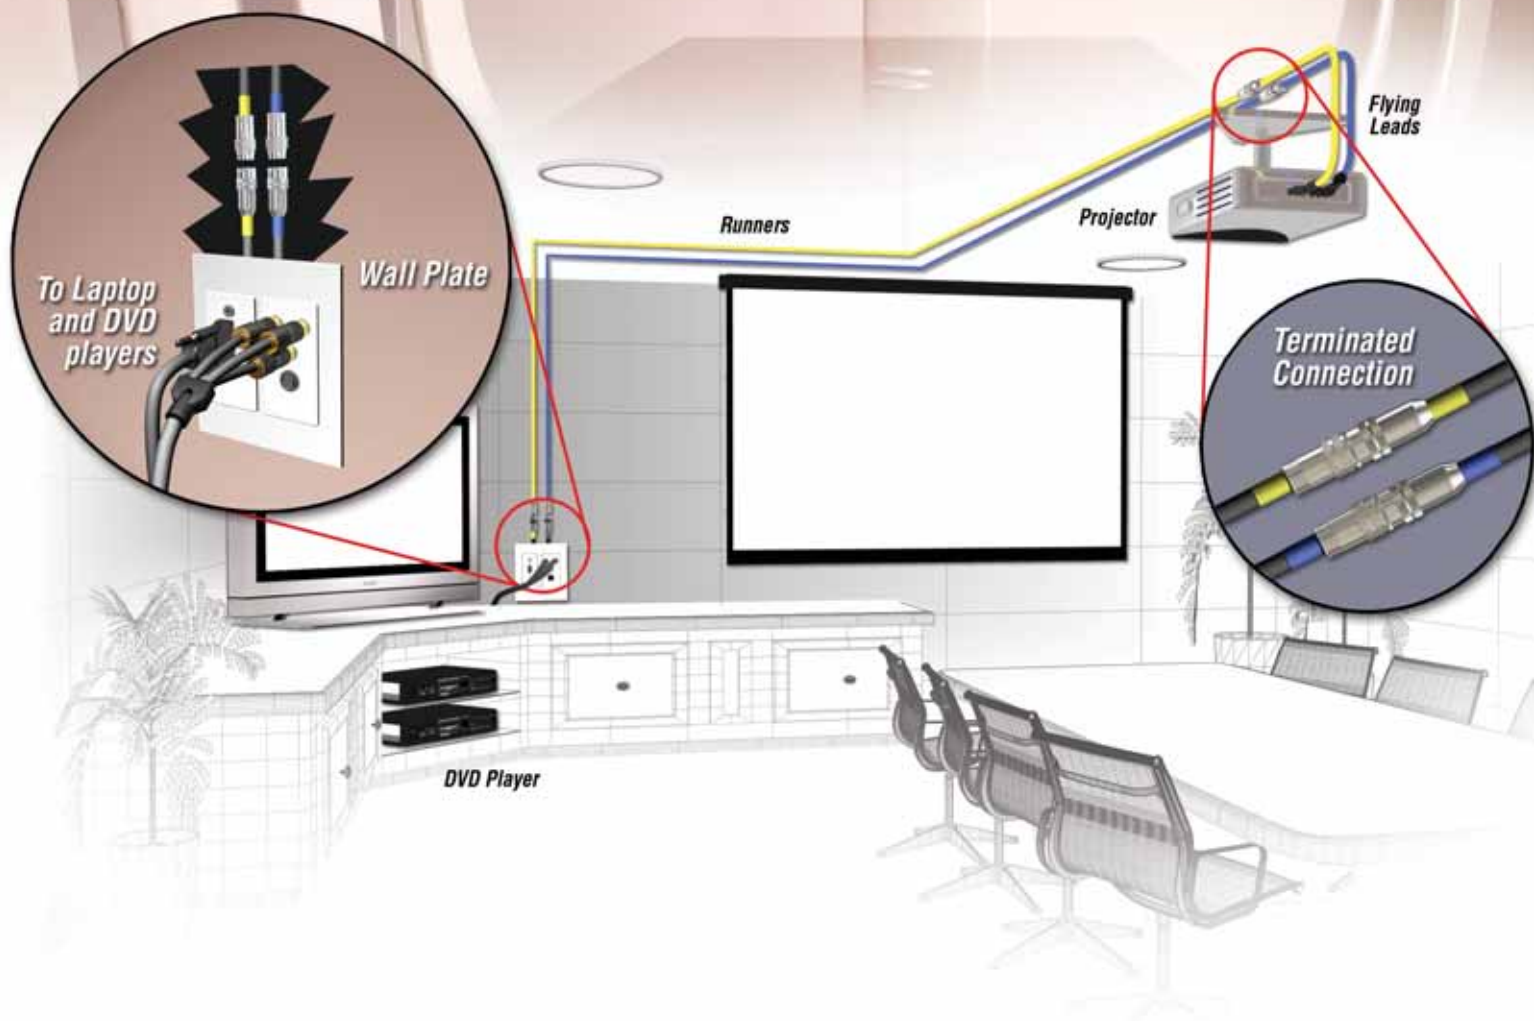

Corporate

Timesaving, flexible RapidRun:

It's a must for today's businesses to set themselves apart from the competition. And whether it's used for soliciting new business, recruiting new employees or creating a leading image, advanced technology greatly enhances the perception of a progressive company.

Whether you're installing a state-of-the-art conference or board room, featuring digital signage in a reception area, or editing a video to show your shareholders and employees, RapidRun is the perfect fit for all your audio/video needs.

Two-time winner of the Mark of Excellence award, RapidRun is the modular interconnect system for A/V and Video presentation systems that can transmit multiple signals over a single cable – including composite video, S-Video, component video and, with new digital capabilities, any combination of HDMI and DVI video.

RapidRun drastically reduces installation time – translating to a higher return on investment. Combined with proven reliability, affordable pricing and an easy-to-upgrade format, it's not surprising RapidRun is the industry's #1 choice for commercial audio/video applications.